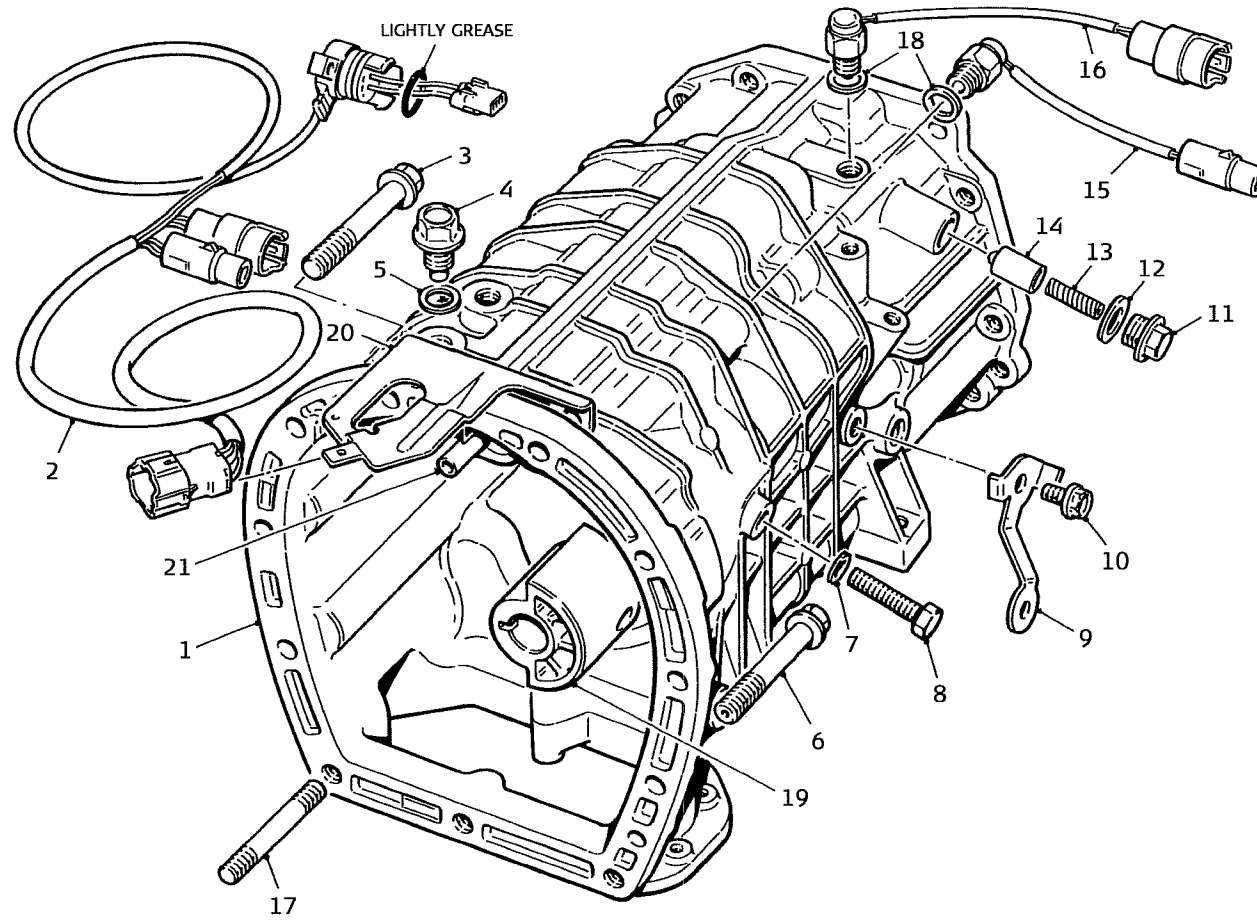

prodrive

MAINCASE

Parts List For: PARTS-MANUAL-GBOX-GPN GPN PARTS MANUAL, DOGBOX (NAI)

Item No	Part No	Description	Comments	Qty
1	SD32114AA011	MAIN CASE, ELEC CENTRE DIFF (NAI)		1
2	SD24031AA441	HARNESS, GEARBOX EMCD (NAI)	STI Version	1
2	C2/Q2/021-2	LOOM, GEARBOX (EMCD)	Prodrive Version	1
3	SD800610680	BOLT, CENTRE PLATE (NAI STI)		7
4	SD800212150	BOLT, BLOCKER GUIDE (NAI STI)	Drill & Lockwire .8	2
5	SD803912100	WASHER SEAL (NAI-STI)		2
6	C2/M3/167-1	BOLT, LOCKWIRE (LONGER)		1
7	SD803908030	WASHER		1
8	SD808208480	BOLT		1
9	SD31271AA011	BRKT, GBOX LOOM		1
10	SD010408140	BOLT, GEARBOX BRKT		2
11	SD807016180	RETAINER PLUG, REVERSE STOP		1
12	SD803916080	DRAIN WASHER, REAR (NAI-STI)		1
13	SD32831AA050	INDENT SPRING SELECTOR DETENTS		1
14	SD32919AA000	PLUNGER, DETENT SELECT SHAFT (STI)		1
15	SD32005AA070	SWITCH, REVERSE LIGHT (NAI STI)		1
16	SD32008AA091	SWITCH, NEUTRAL LIGHT (C2 - N10)		1
16	SD32008AA160	SWITCH, NEUTRAL LIGHT (N11 - N12)		1
17	.	.	Stud, Part of Maincase	3
18	SD803914060	WASHER, OIL LINK PIPE (NAI)		1
19	SD32234AA000	HOLDER, REVERSE IDLER (NAI)		1
20	SD24046AA151	BRKT, GBOX LOOM (MAINCASE)		1
21	SD31790AA010	OIL SPRAY RAIL, MAIN CASE (NAI STI)		1