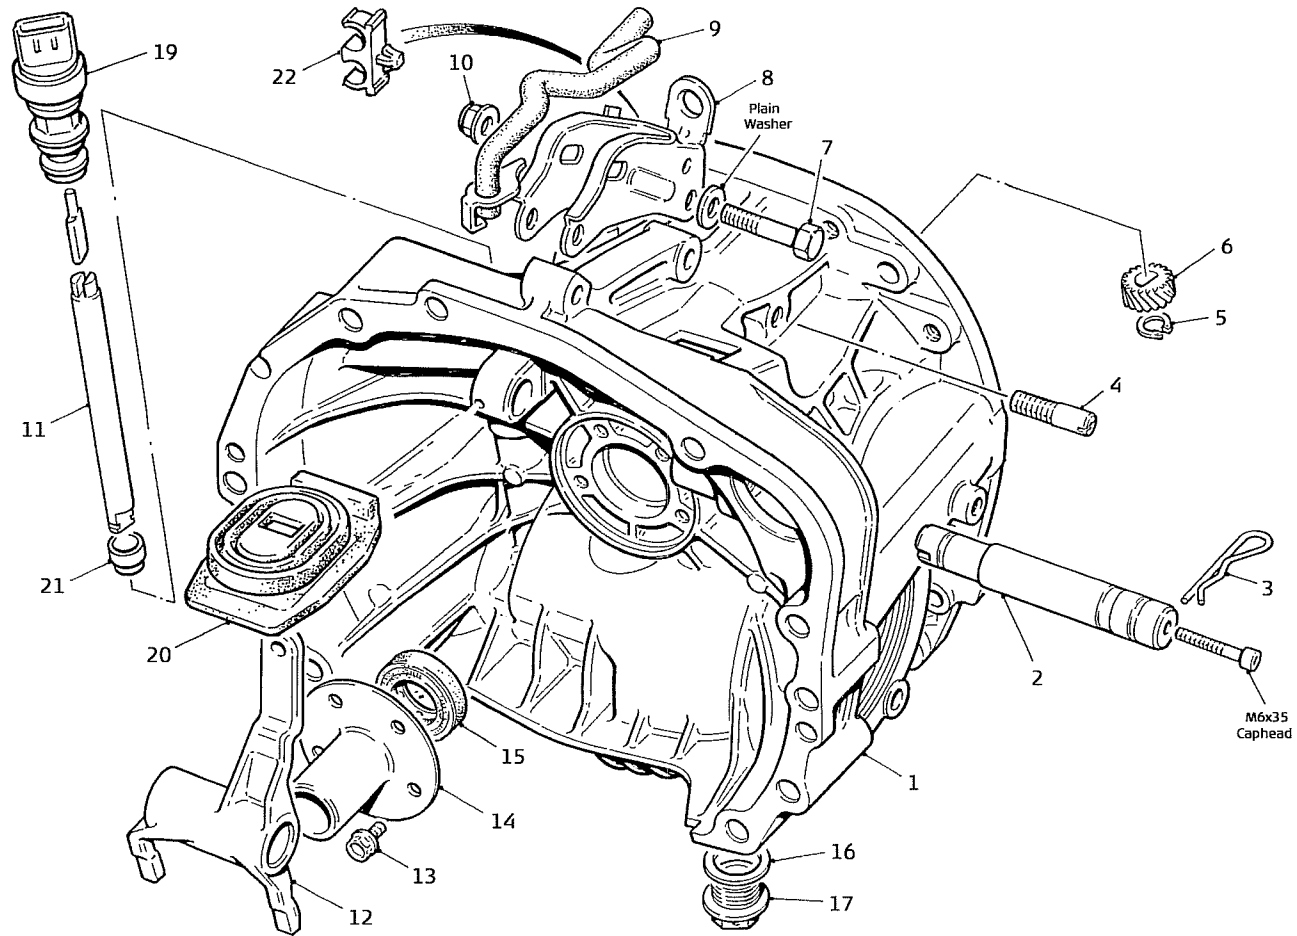

GP N PARTS

DOGBOX ASSEMBLY

prodrive

BELL HOUSING

Copyright © Prodrive 2003

Parts List For: PARTS-MANUAL-GBOX-GPN GPN PARTS MANUAL, DOGBOX (NAI)

Item No	Part No	Description	Comments	Qty
1	SD30400AA040	BELL HSG (NAI STI)		1
2	SD30532AA020	SHAFT CLUTCH RELEASE		1
3	89101	CLIP, R TYPE 89101		1
4	C2/M3/166-2	STUD, CLUTCH SLAVE CYLINDER	Loctite 648	1
5	SD031512000	CIRCLIP, SPEEDO GEAR (NAI)		1
6	SD32714AA360	SPEEDO GEAR, 6MT (NAI)		1
7	SD800110240	XX BOLT, 10x40x20		2
8	SD32034AA001	G/BOX STABILISER BRKT (NAI STI)		1
9	SD32125AA012	BREATHER HOSE, 6MT (NAI)		1
10	SD802010080	NUT, BELLHOUSING (TO ENGINE)		2
11	SD32713AA050	SPEEDO SHAFT, 6MT (NAI)		1
12	SD30530AA050	CLUTCH FORK (6 MT - NAI)		1
13	SD010406140	BOLT, CLUTCH NOSE RETAINER (NAI)	Loctite 242	4
14	SD30461AA000	CLUTCH NOSE		1
15	SD806728080	SEAL, INPUT SHAFT (NAI STI)		1
16	SD803926050	DRAIN WASHER, FRONT (NAI STI)		1
17	SD32103AA012	PLUG, OIL DRAIN 21mm	.8 Lockwire	1
18	SD051905320	SPRING PIN	Not Illustrated	1
19	SD85082AE000	SPEED SENSOR		1
20	SD30542AA050	GAITOR, CLUTCH FORK (6 MT - NAI)		1
21	SD806712100	SEAL, SPEEDO SENSOR		1
22	SD24234AA250	BREATHER PIPE RETAINER BLOCK		1