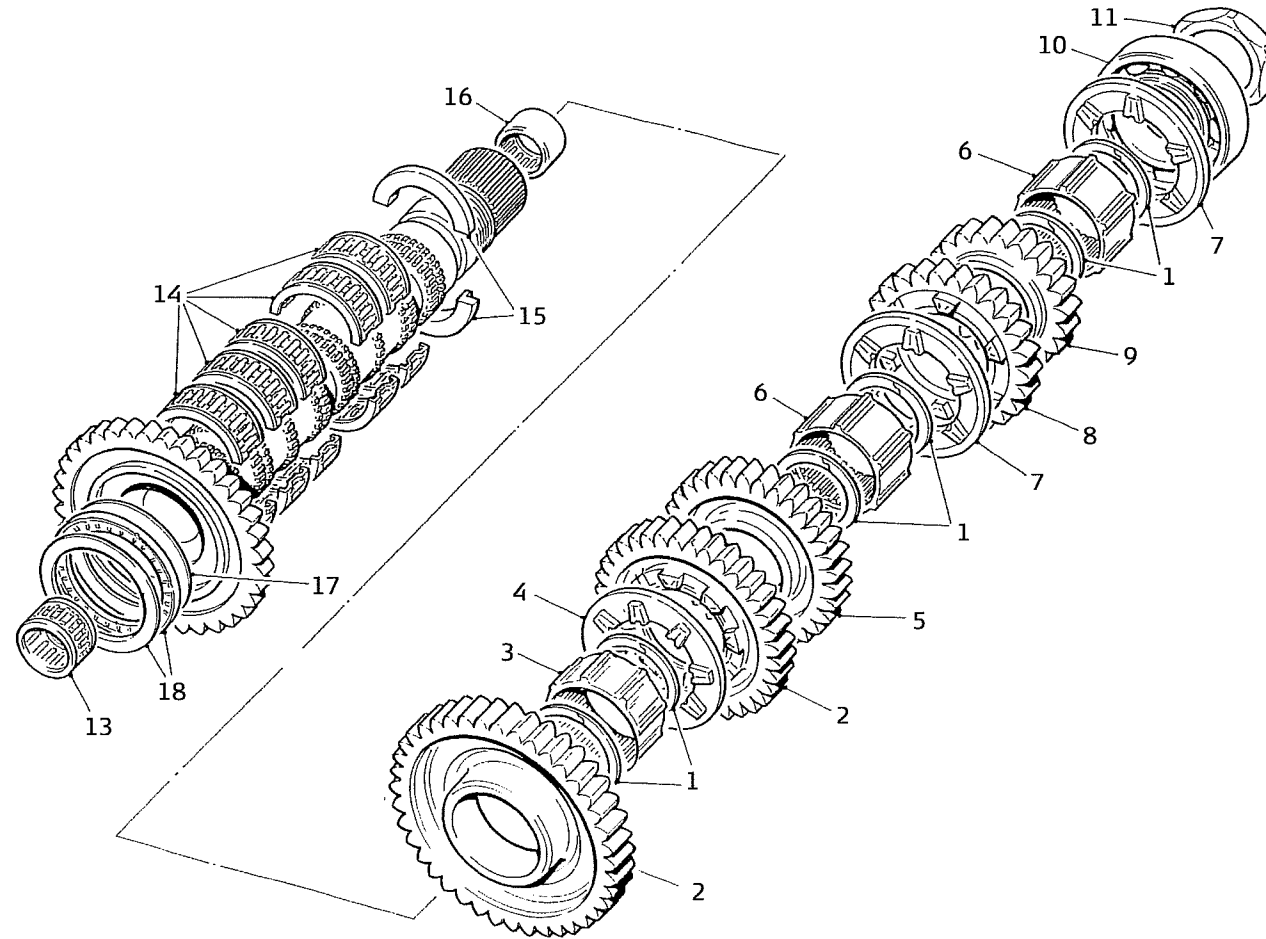

prodrive

MAINSHAFT ASSEMBLY

Copyright © Prodrive 2003

Parts List For: PARTS-MANUAL-GBOX-GPN GPN PARTS MANUAL, DOGBOX (NAI)

Item No	Part No	Description	Comments	Qty
1	CIR-094	CIRCLIP, RATIO RETAINER		6
2	C2/M5/061-2	LAYSHAFT 1st / 2nd (12:40/13:31)	C2 - N11	1
3	C2/M3/006-3	HUB		1
4	DGB-232-S	CLUTCH RING		1
5	C2/M5/064-2	3RD GEAR PAIR		1
6	C2/M3/071-1	HUB, 6 DOG		2
7	C2/M3/072-1	CLUTCH RING		2
8	C2/M5/067-1	4TH GEAR PAIR		1
9	C2/M5/070-1	5TH GEAR PAIR		1
10	SD806245020	MAIN BEARING (NAI-STI)		1
11	SD802645010	PINION LOCKNUT (NAI-STI)	Loctite 648 (150lbft)	1
12	C2/M2/005-1	MAINSHAFT, WELDED ASSY (C2 - N11)	C2 - N11 - Not Illustrated	1
13	SD806430060	NEEDLE ROLLER BRG, REV (NAI-STI)		1
14	BEA-178	BEARING, RATIO		5
15	C2/M3/015-3	SPLIT SPACER		1
16	BEA-192	BEARING, MAINSHAFT		1
17	C2/M3/050-1	SHIM (27 thou)	As Required	0
17	C2/M3/051-1	SHIM (30 thou)	As Required	0
17	C2/M3/052-1	SHIM (33 thou)	As Required	0
18	SD806562020	BEARING/WASHER PINION SHAFT (NAI)		1