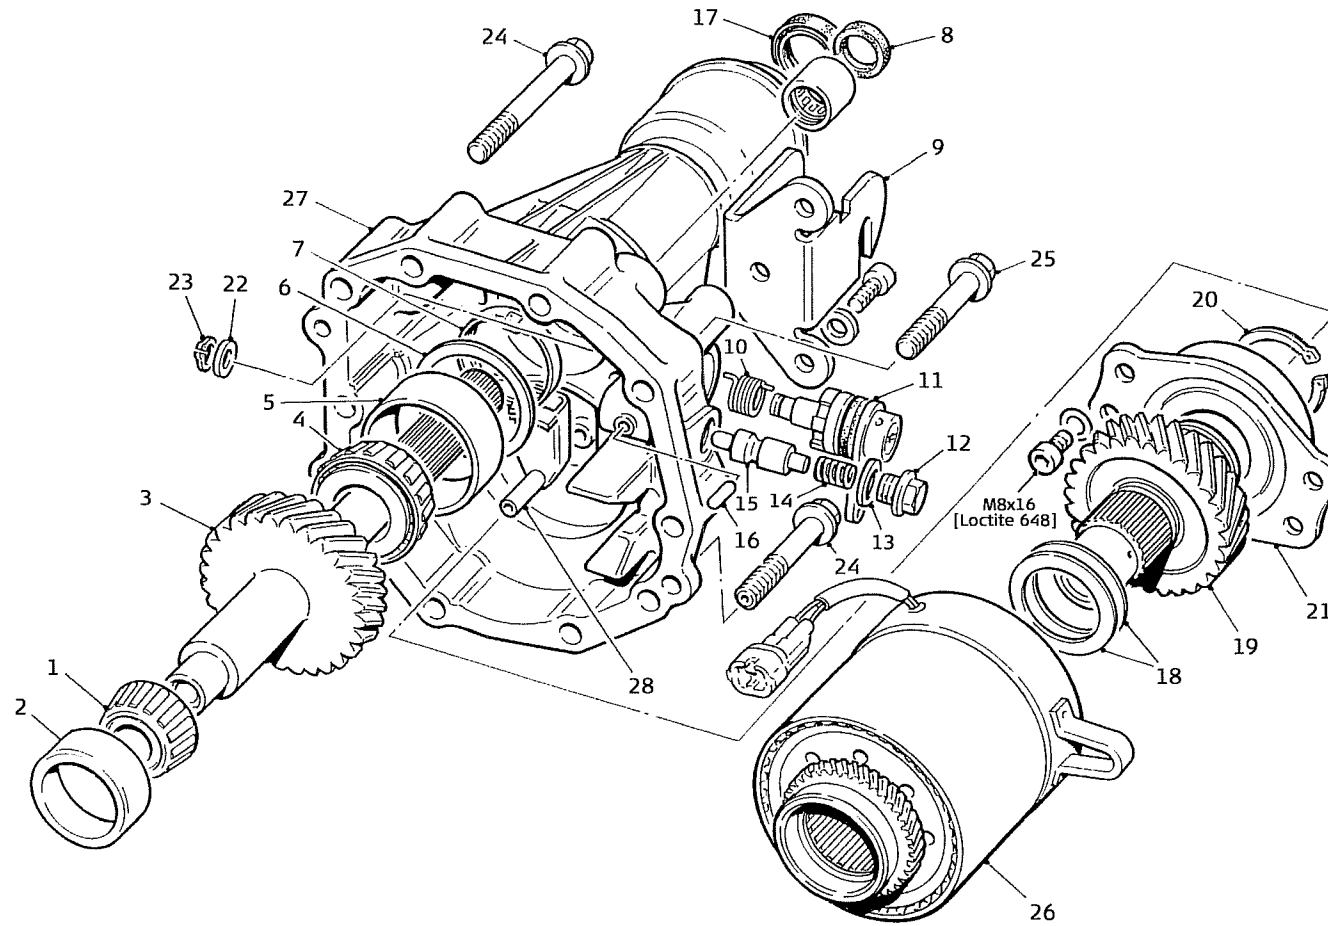

prodrive

CENTRE DIFF - N12

Copyright © Prodrive 2003

Parts List For: PARTS-MANUAL-GBOX-GPN GPN PARTS MANUAL, DOGBOX (NAI)

Item No	Part No	Description	Comments	Qty
20	SD805045060	SHIM, DIFF BRG/END CASING T=1.88	As Required	0
20	SD805045070	SHIM, DIFF BRG/END CASING T=2.00	As Required	0
21	SD806245030	BRG, TRANS GEAR FLANGE 6MT (NAI)		1
22	SD803010190	WASHER		1
23	SD031510000	CIRCLIP		1
24	SD800610700	BOLT, TRANSFER CASE (NAI STI)		7
25	SD800610710	BOLT, TRANSFER CASE (NAI STI)		3
26	SD38913AA190	ELECTRONIC CENTRE DIFF (NAI 06)		1
26	SD390004S020	DCCD (EMCD) OVERHAUL KIT N12		1
27	SD32130AA201	TAIL HOUSING, 6MT (NAI)		1
28	SD32160AA030	GUIDE, OIL EXTENSION (NAI)		1