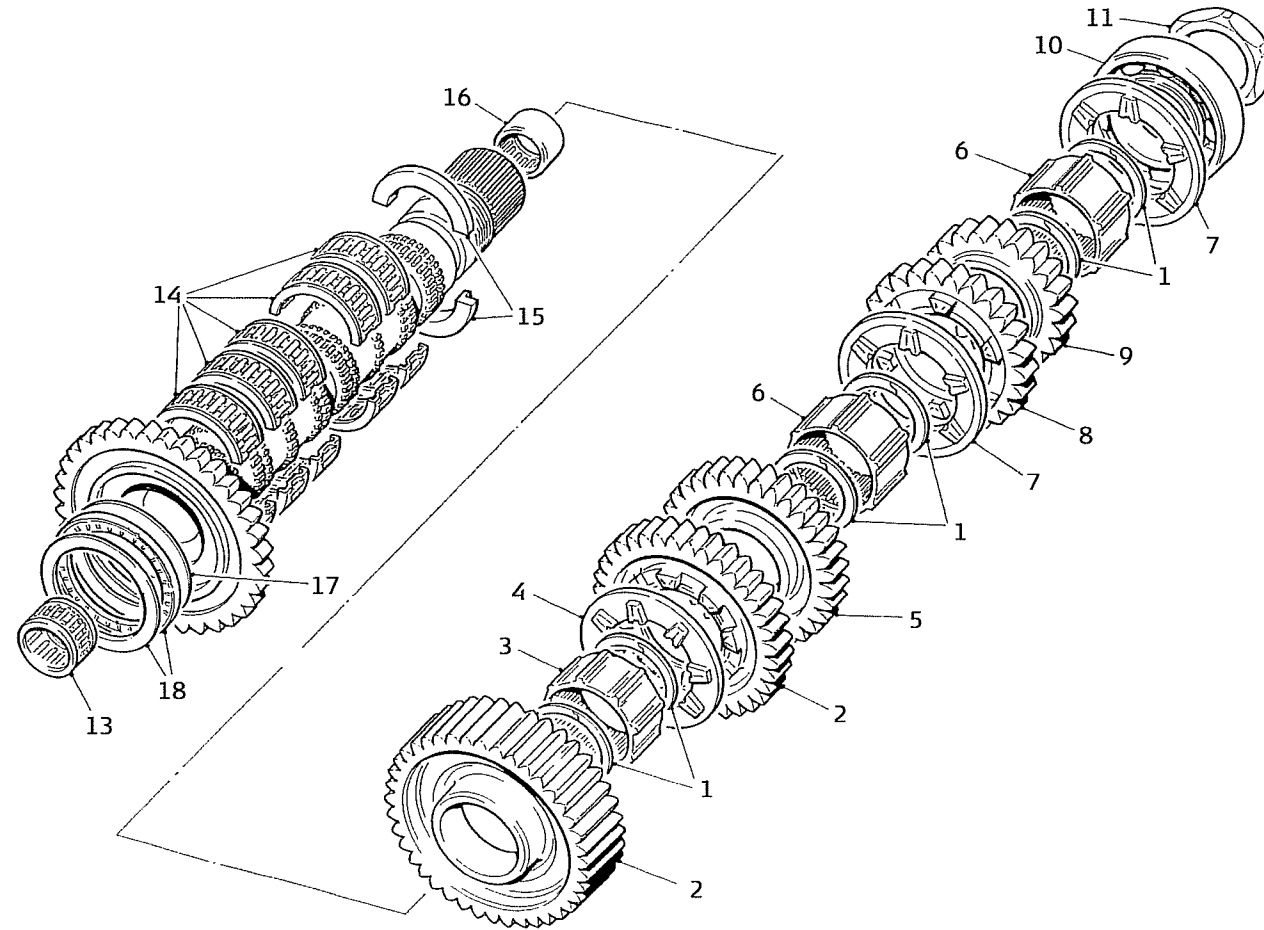

prodrive

MAINSHAFT ASSEMBLY - N12

Copyright © Prodrive 2003

Parts List For: PARTS-MANUAL-GBOX-GPN GPN PARTS MANUAL, DOGBOX (NAI)

Item No	Part No	Description	Comments	Qty
1	CIR-094	CIRCLIP, RATIO RETAINER		6
2	N12/M5/013-1	LAYSHAFT 1st / 2nd (WIDE 1st-2006)		1
3	C2/M3/006-3	HUB		1
4	DGB-232-5	CLUTCH RING		1
5	C2/M5/064-2	3RD GEAR PAIR		1
6	C2/M3/071-1	HUB, 6 DOG		2
7	C2/M3/072-1	CLUTCH RING		2
8	C2/M5/067-1	4TH GEAR PAIR		1
9	C2/M5/070-1	5TH GEAR PAIR		1
10	SD806245020	MAIN BEARING (NAI-STI)		1
11	SD802645010	PINION LOCKNUT (NAI-STI)	Loctite 648 (150lbft)	1
12	N12/M2/007-1	MAINSHAFT ASSY-WELDED (N12)	Not Illustrated	1
13	SD806430060	NEEDLE ROLLER BRG, REV (NAI-STI)		1
14	BEA-178	BEARING, RATIO		5
15	C2/M3/015-3	SPLIT SPACER		1
16	BEA-192	BEARING, MAINSHAFT		1
17	C2/M3/050-1	SHIM (27 thou)	As Required	0
17	C2/M3/051-1	SHIM (30 thou)	As Required	0
17	C2/M3/052-1	SHIM (33 thou)	As Required	0
18	SD806562020	BEARING/WASHER PINION SHAFT (NAI)		1