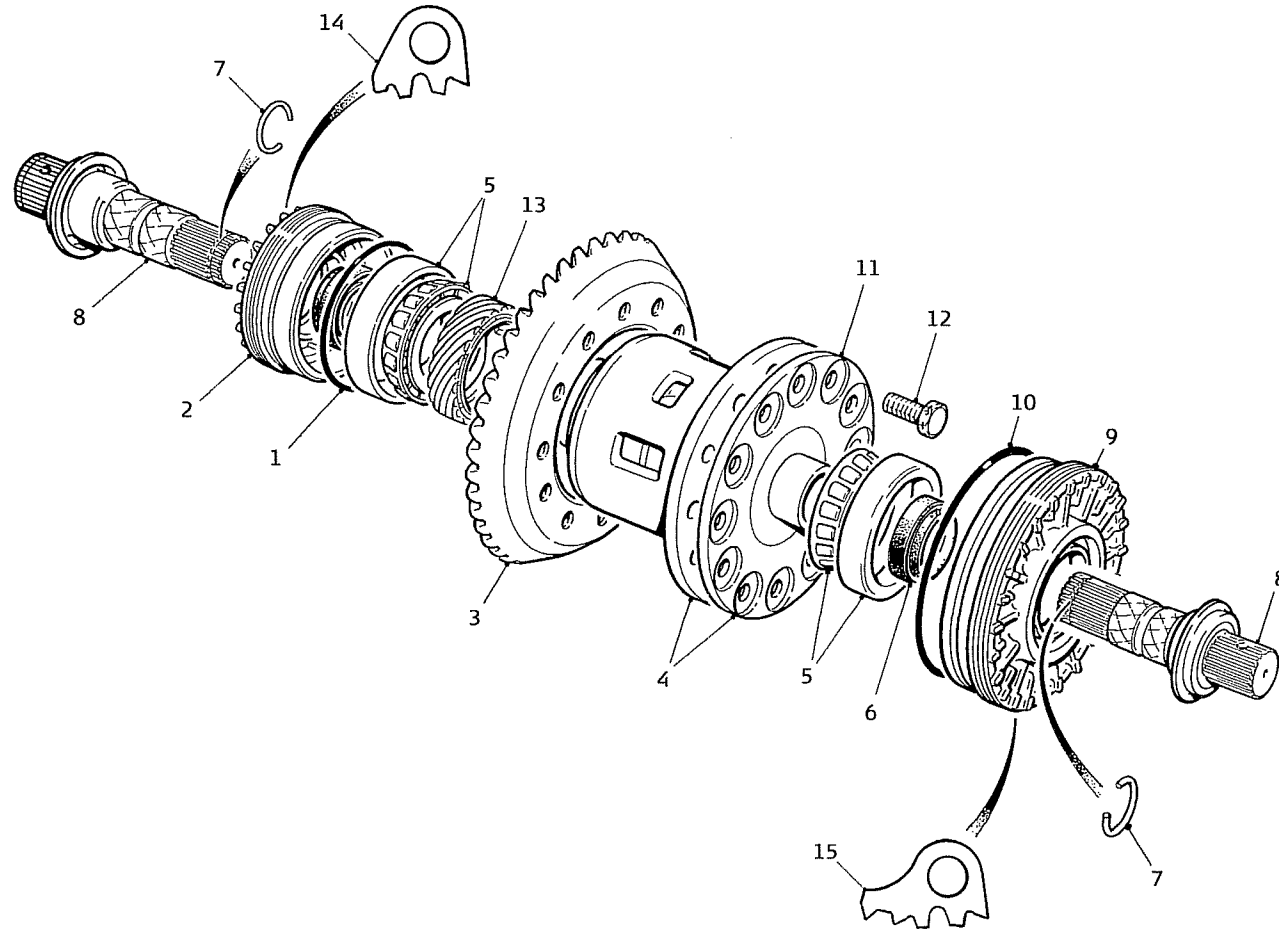

prodrive

FRONT DIFF / SIDE PLATE N12

Copyright © Prodrive 2003

Parts List For: PARTS-MANUAL-GBOX-GPN GPN PARTS MANUAL, DOGBOX (NAI)

Item No	Part No	Description	Comments	Qty
1	SD806984040	O RING, SIDE PLATE RH		1
2	SD38342AA130	SIDE PLATE, FR DIFF RH (N11/12) SML		1
3	SD38100AA861	C-WHEEL & PINION 3:9 FR (NAI-STI)		1
4	SDST3841045020	FRONT LSD MECHANICAL (N12)		1
4	SDST3900045000	FRONT LSD OVERHAUL KIT (C2 - N12)	Not Illustrated	1
5	SD806340060	BRG, FRONT DIFF		2
6	SD806735230	LH OUTPUT SEAL (N11 - N12)		1
6	SD806735240	RH OUTPUT SEAL (N11 - N12)		1
7	SD805329010	CIRCLIP		2
8	SD3841545000	SPINDLE FRONT (N11 - N12)		2
9	SD38342AA160	SIDE PLATE, FR DIFF LH (N11/12) LGE		1
10	SD806900150	O RING, OUTPUT FLANGE (NAI STI)		1
11	N9/M1/004-A	END PLATE, FRONT DIFF (NAI 03)	Optional	1
12	N9/M3/006-1	BOLT, FRONT CROWNWHEEL	Loctite 648 (60lbft)	12
13	SD32715AA050	SPEEDO DRIVE, FRONT DIFF (6MT)		1