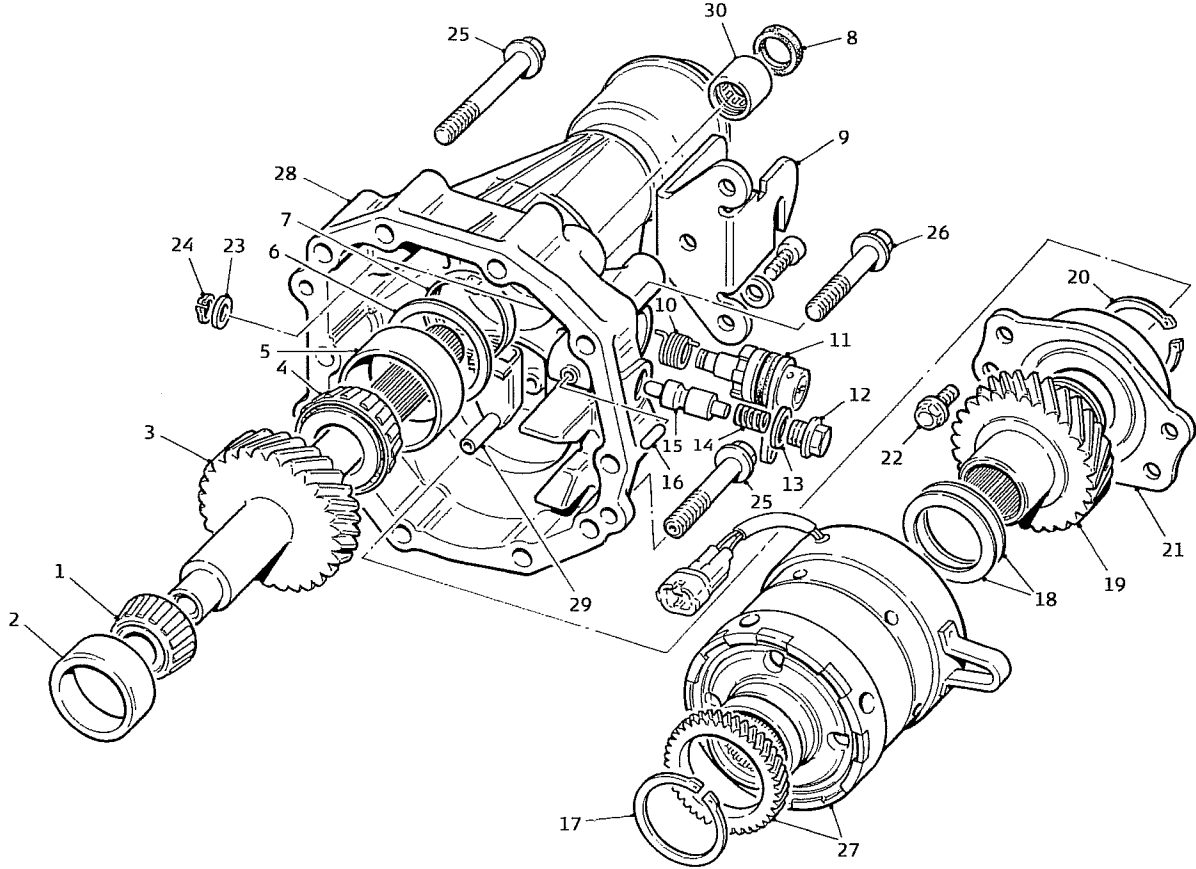

prodrive

CENTRE DIFF

Copyright © Prodrive 2003

Parts List For: PARTS-MANUAL-GBOX-GPN GPN PARTS MANUAL, DOGBOX (NAI)

Item No	Part No	Description	Comments	Qty
1	SD806322032	BEARING, TRANSFER GEAR DRIVEN		1
2	SD806322031	ROLLER BRG (6MT)		1
3	SD33128AA150	TRANSFER GEAR, D/SHAFT C2/N11 31/31	C2 - N11	1
4	SD806330062	BEARING, TRANSFER GEAR DRIVEN		1
5	SD806330061	ROLLER BRG		1
6	SD803050060	SHIM, TRANS GEAR/END CASING T=0.50	As Required	0
6	SD803050061	SHIM, TRANS GEAR/END CASING T=0.55	As Required	0
6	SD803050062	SHIM, TRANS GEAR/END CASING T=0.60	As Required	0
6	SD803050063	SHIM, TRANS GEAR/END CASING T=0.65	As Required	0
6	SD803050064	SHIM, TRANS GEAR/END CASING T=0.70	As Required	0
6	SD803050065	SHIM, TRANS GEAR/END CASING T=0.75	As Required	0
6	SD803050066	SHIM, TRANS GEAR/END CASING T=0.80	As Required	0
6	SD803050067	SHIM, TRANS GEAR/END CASING T=0.85	As Required	0
6	SD803050068	SHIM, TRANS GEAR/END CASING T=0.90	As Required	0
6	SD803050069	SHIM, TRANS GEAR/END CASING T=0.95	As Required	0
7	SD33282AA000	PLATE, OIL EXTENSION (NAI)		1
8	SD806716070	SELECTOR SEAL (NAI-STI)		1
9	SD35033FE010	BRACKET, GEAR SHIFT (NAI)		1
10	SD32896AA010	SPRING, REVERSE STOP (NAI STI)		1
11	SD32175AA001	ACTUATOR, REVERSE STOP (NAI STI)		1
12	SD807016180	RETAINER PLUG, REVERSE STOP		1
13	SD803916080	DRAIN WASHER, REAR (NAI-STI)		1
14	SD32186AA010	SPRING, REVERSE STOP		1
15	SD32856AA005	REVERSE STOP (NAI STI)		1
16	SD32824AA020	SELECTOR ROD PIN		1
17	.	.	Circlip	1
18	SD803046060	SHIM, CENTRE DIFF/TRANS GEAR T=0.80	As Required	0
18	SD803046061	SHIM, CENTRE DIFF/TRANS GEAR T=0.95	As Required	0
18	SD803046062	SHIM, CENTRE DIFF/TRANS GEAR T=1.10	As Required	0
18	SD803046063	SHIM, CENTRE DIFF/TRANS GEAR T=1.25	As Required	0
18	SD803046064	SHIM, CENTRE DIFF/TRANS GEAR T=1.40	As Required	0
18	SD803046065	SHIM, CENTRE DIFF/TRANS GEAR T=0.65	As Required	0
19	SD33113AA240	TRANSFER GEAR, DRIVER C2/N11 31/31	C2 - N11	1
20	SD805045050	SHIM, DIFF BRG/END CASING T=1.76	As Required	0