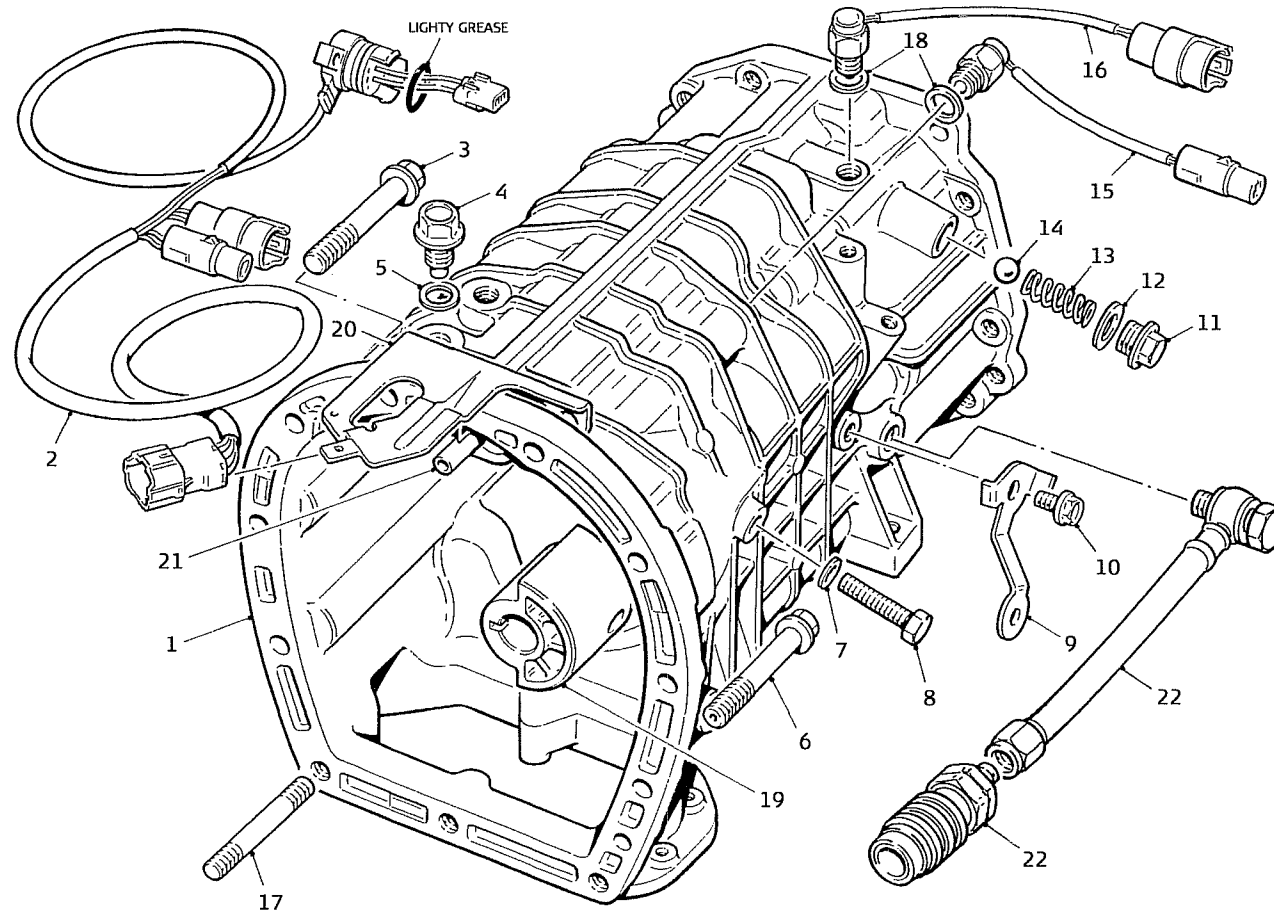

MAINCASE - N12b

Parts List For: PARTS-MANUAL-GBOX-GPN GPN PARTS MANUAL, DOGBOX (NAI)

Item No	Part No	Description	Comments	Qty
1	SD32114AA011	MAIN CASE, ELEC CENTRE DIFF (NAI)		1
2	SD24031AA441	HARNESS, GEARBOX EMCD (NAI)	STI Version	1
2	C2/Q2/021-2	LOOM, GEARBOX (EMCD)	Prodrive Version	1
3	SD800610680	BOLT, CENTRE PLATE (NAI STI)		7
4	SD800212150	BOLT, BLOCKER GUIDE (NAI STI)	Drill & Lockwire .8	2
5	SD803912100	WASHER SEAL (NAI-STI)		2
6	C2/M3/167-1	BOLT, LOCKWIRE (LONGER)		1
7	SD803908030	WASHER		1
8	SD808208480	BOLT		1
9	SD31271AA011	BRKT, GBOX LOOM		1
10	SD010408140	BOLT, GEARBOX BRKT		2
11	SD807016180	RETAINER PLUG, REVERSE STOP		1
12	SD803916080	DRAIN WASHER, REAR (NAI-STI)		1
13	SD31742AA390	DETENT SPRING, REV PLUNGER (STI)		1
14	SD806006010	BALL, 6.350		1
15	SD32005AA070	SWITCH, REVERSE LIGHT (NAI STI)		1
16	SD32008AA091	SWITCH, NEUTRAL LIGHT (C2 - N10)		1
16	SD32008AA160	SWITCH, NEUTRAL LIGHT (N11 - N12)		1
17	.	.	Stud, Part of Maincase	3
18	SD803914060	WASHER, OIL LINK PIPE (NAI)		1
19	SD32234AA000	HOLDER, REVERSE IDLER (NAI)		1
20	SD24046AA151	BRKT, GBOX LOOM (MAINCASE)		1
21	SD31790AA010	OIL SPRAY RAIL, MAIN CASE (NAI STI)		1
22	PO245-N12B-1035-01	GEARBOX OIL TO QD		1