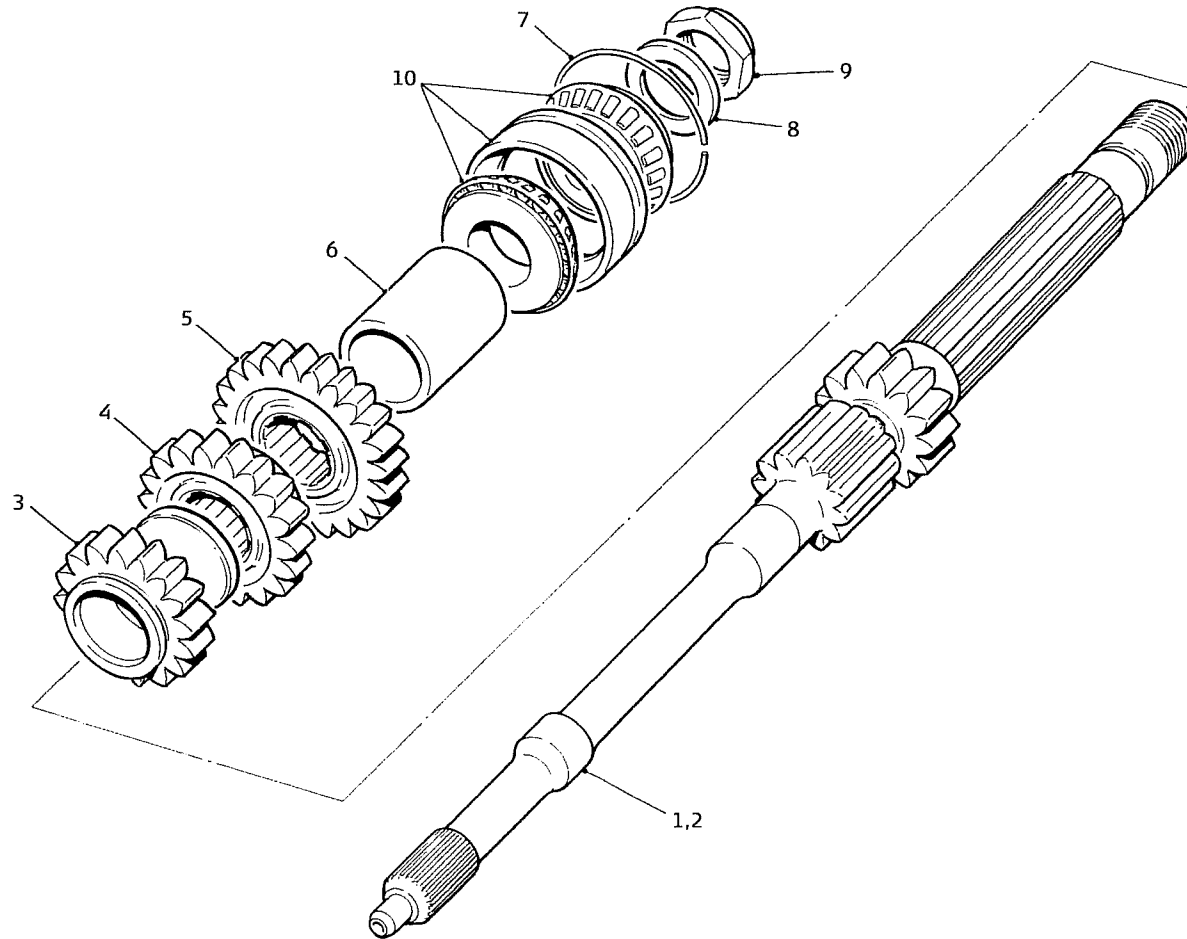

prodrive

INPUT SHAFT ASSEMBLY

Parts List For: PARTS-MANUAL-GBOX-GPN GPN PARTS MANUAL, DOGBOX (NAI)

Item No	Part No	Description	Comments	Qty
1	C2/M5/061-2	LAYSHAFT 1st / 2nd (12:40/13:31)	C2 - N11	1
2	N12/M5/013-1	LAYSHAFT 1st / 2nd (WIDE 1st-2006)	N12 - N12b	1
3	C2/M5/064-2	3RD GEAR PAIR		1
4	C2/M5/067-1	4TH GEAR PAIR		1
5	C2/M5/070-1	5TH GEAR PAIR		1
6	C2/M3/016-2	SPACER, LAYSHAFT		1
7	SD805072010	SHIM, 6th BRG T=1.65 (NAI-STI)		1
7	SD805072011	SHIM, 6th BRG T=1.95 (NAI-STI)	As Required	0
7	SD805072012	SHIM, 6th BRG T=2.25 (NAI-STI)	As Required	0
8	SD803528030	PRELOAD WASHER, INPUT SHAFT		1
9	SD802628030	LOCKNUT, 6th (NAI-STI)	Loctite 648 (150lbft)	1
10	SD806329010	BEARING, 6th (NAI-STI)		1