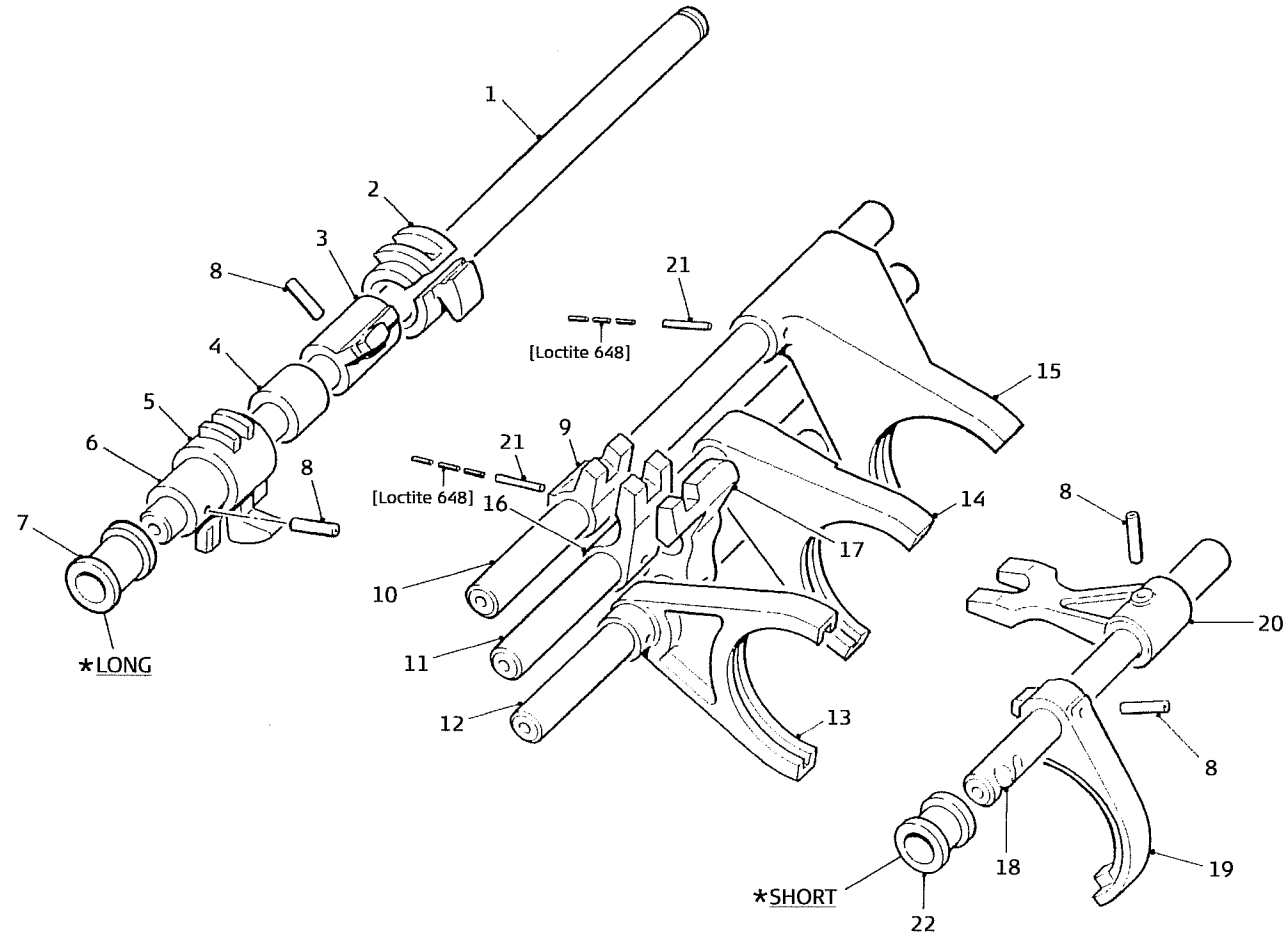

prodrive

SELECTOR FORK & HEAD FITTING

Copyright © Prodrive 2003

Parts List For: PARTS-MANUAL-GBOX-GPN GPN PARTS MANUAL, DOGBOX (NAI)

Item No	Part No	Description	Comments	Qty
1	SD32947AA003	SELECTOR SHAFT		1
2	C2/M3/026-3	REVERSE SELECTOR BLOCKER		1
3	SD32961AA001	REVERSE SELECTOR FINGER, 6MT (NAI)		1
4	C2/M3/053-1	SPACER, BLOCKER SUPPORT		1
5	C2/M2/027-3	BLOCKER		1
6	C2/M3/025-3	SELECTOR FINGER		1
7	C2/M3/033-2	SPACER, BLOCKER ROD	Length 22.65mm	1
8	SD804606010	ROLL PIN (NAI)		4
9	C2/M3/020-1	SELECTOR HEAD, 5th / 6th		1
10	C2/M3/031-1	SELECTOR ROD, 5th / 6th		1
11	C2/M3/030-1	SELECTOR ROD, 3rd / 4th		1
12	C2/M3/029-1	SELECTOR ROD, 1st / 2nd		1
13	C2/M2/024-1	SELECTOR FORK, 1st / 2nd		1
14	C2/M2/023-4	SELECTOR FORK, 3rd / 4th		1
15	C2/M2/022-4	SELECTOR FORK, 5th / 6th		1
16	C2/M3/019-1	SELECTOR HEAD, 3rd / 4th		1
17	C2/M2/018-1	SELECTOR HEAD, 1st / 2nd		1
18	C2/M3/021-4	SELECTOR ROD, REVERSE		1
19	SD32941AA000	REVERSE FORK, 6MT (NAI)		1
20	SD32946AA001	REMOTE LEVER, REVERSE 6MT (NAI)		1
21	SP001	SPIRAL PIN	Loctite 648	6
22	C2/M3/049-2	SPACER, REVERSE SELECTOR ROD	Length 21.00MM	1
23	C2/M3/032-1	SPACER, INPUT SHAFT	Not Illustrated	1