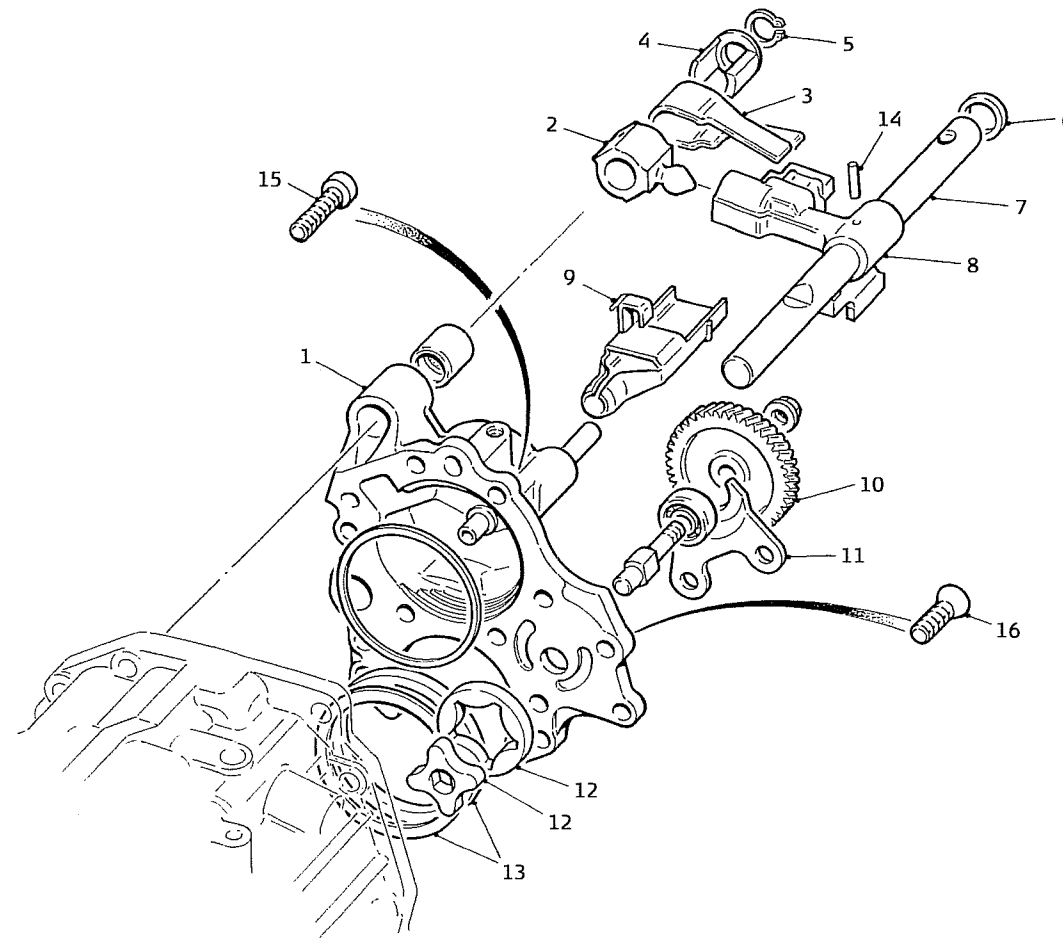

prodrive

OIL PUMP & LEVER ROD

Copyright © Prodrive 2003

Parts List For: PARTS-MANUAL-GBOX-GPN GPN PARTS MANUAL, DOGBOX (NAI)

Item No	Part No	Description	Comments	Qty
1	SD31328AA081	HOUSING, OIL PUMP (NAI STI)		1
2	C2/M3/028-2	BALL JOINT		1
3	SD32996AA011	SPRING, LEVER CENTRALISATION		1
4	SD31738AA010	RETAINER, LEVER SPRING		1
5	SD031516000	SNAP RING OUT		1
6	C2/M3/032-1	SPACER, INPUT SHAFT		1
7	SD32892AA150	SELECTOR ROD, GEAR LEVER (C2 -N9)		1
7	SD32892AA160	SELECTOR ROD, GEAR (N10 - N12)		1
8	SD32867AA200	SELECTOR ARM RH (C2 - N11)		1
8	N12/M1/016-1	GEAR SELECTOR ARM (N12)		1
9	SD35211AA040	OIL COLLECTOR (NAI STI)		1
10	SD31358AA060	DRIVE GEAR, OIL PUMP (NAI STI)		1
11	SD30495AA001	BRKT, OIL PUMP RETAINING (NAI STI)		1
12	SD15008AA090	ROTOR SET, OIL PUMP (NAI STI)		1
13	SD803072030	PINION SHIM, T=0.15 (NAI-STI)		1
13	SD803072031	PINION SHIM, T=0.30 (NAI-STI)		1
13	SD803072032	PINION SHIM, T=0.45 (NAI-STI)		1
13	SD803072033	PINION SHIM, T=0.60 (NAI-STI)		1
14	SD804606010	ROLL PIN (NAI)		1
15	SD800408070	TORX BOLT (NAI STI)		7
16	SD800408080	TORX BOLT, COUNTER SINK (NAI STI)		4