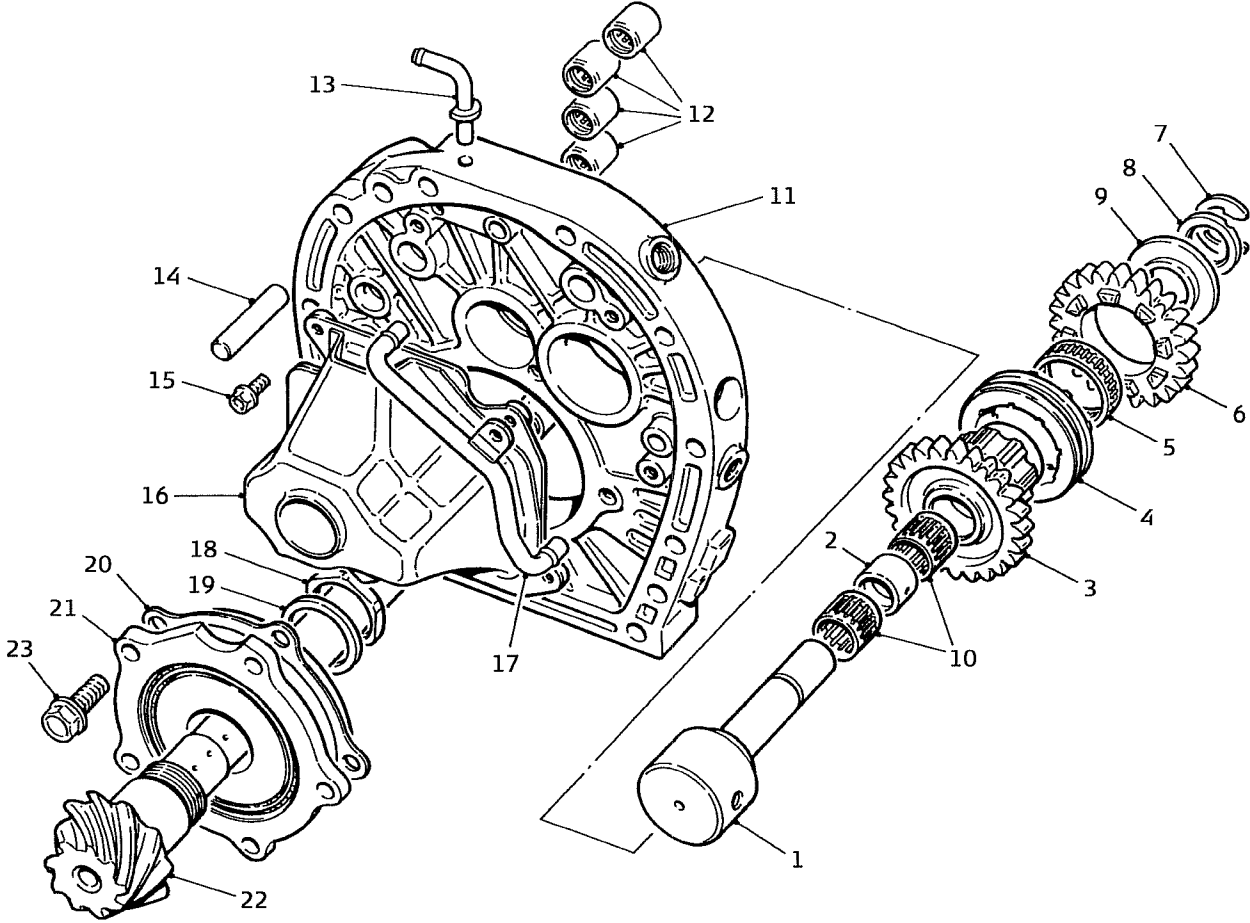

prodrive

CENTRE PLATE

Parts List For: PARTS-MANUAL-GBOX-GPN GPN PARTS MANUAL, DOGBOX (NAI)

Item No	Part No	Description	Comments	Qty
1	SD32233AA001	SHAFT, REV GEAR ASSY 6MT (NAI)		1
2	SD32368AA002	COLLAR, IDLER GEAR REVERSE (NAI)		1
3	C2/M2/011-1	REVERSE HUB GEAR		1
4	C2/M3/007-1	REVERSE CLUTCH RING		1
5	LD-226-1	BEARING, REVERSE GEAR SHAFT		1
6	C2/M2/012-2	REVERSE GEAR		1
7	SD031319000	CIRCLIP, REV GEAR ASSY		1
8	SD32284AA020	WASHER, REV GEAR ASSY		1
9	C2/M3/014-3	SPACER (REVERSE GEAR)		1
10	SD806422090	BRG, REVERSE GEAR 6MT (NAI)		2
11	SD30630AA000	CENTRE PLATE (C2 - N9)	Supplied With Items 13 & 14	1
12	SD806316010	BRG, ROLLER		4
15	SD010406140	BOLT, CLUTCH NOSE RETAINER (NAI)	(15lbft)	4
16	SD30660AA000	OIL BAFFLE (C2 - N11)	C2 - N11	1
17	SD30938AA000	HOSE, PINION FEED		1
18	SD802638010	NUT	Loctite 648 (140lbft)	1
19	SD803538010	WASHER, PINION (NAI STI)		1
20	SD32295AA270	PINION SHAFT SHIM T=0.15 (NAI-STI)	As Required	0
20	SD32295AA280	PINION SHAFT SHIM T=0.175 (NAI-STI)	As Required	0
20	SD32295AA290	PINION SHAFT SHIM T=0.20 (NAI-STI)	As Required	0
20	SD32295AA300	PINION SHAFT SHIM T=0.225 (NAI-STI)	As Required	0
20	SD32295AA310	PINION SHAFT SHIM T=0.25 (NAI-STI)	As Required	0
20	SD32295AA320	PINION SHAFT SHIM T=0.275 (NAI-STI)	As Required	0
21	SD806341040	PINION BEARING (NAI STI)		1
22	SD38100AA861	C-WHEEL & PINION 3:9 FR (NAI-STI)		1
23	SD800610670	BOLT, PINION BRG (NAI STI)	Loctite 648 (55lbft)	5