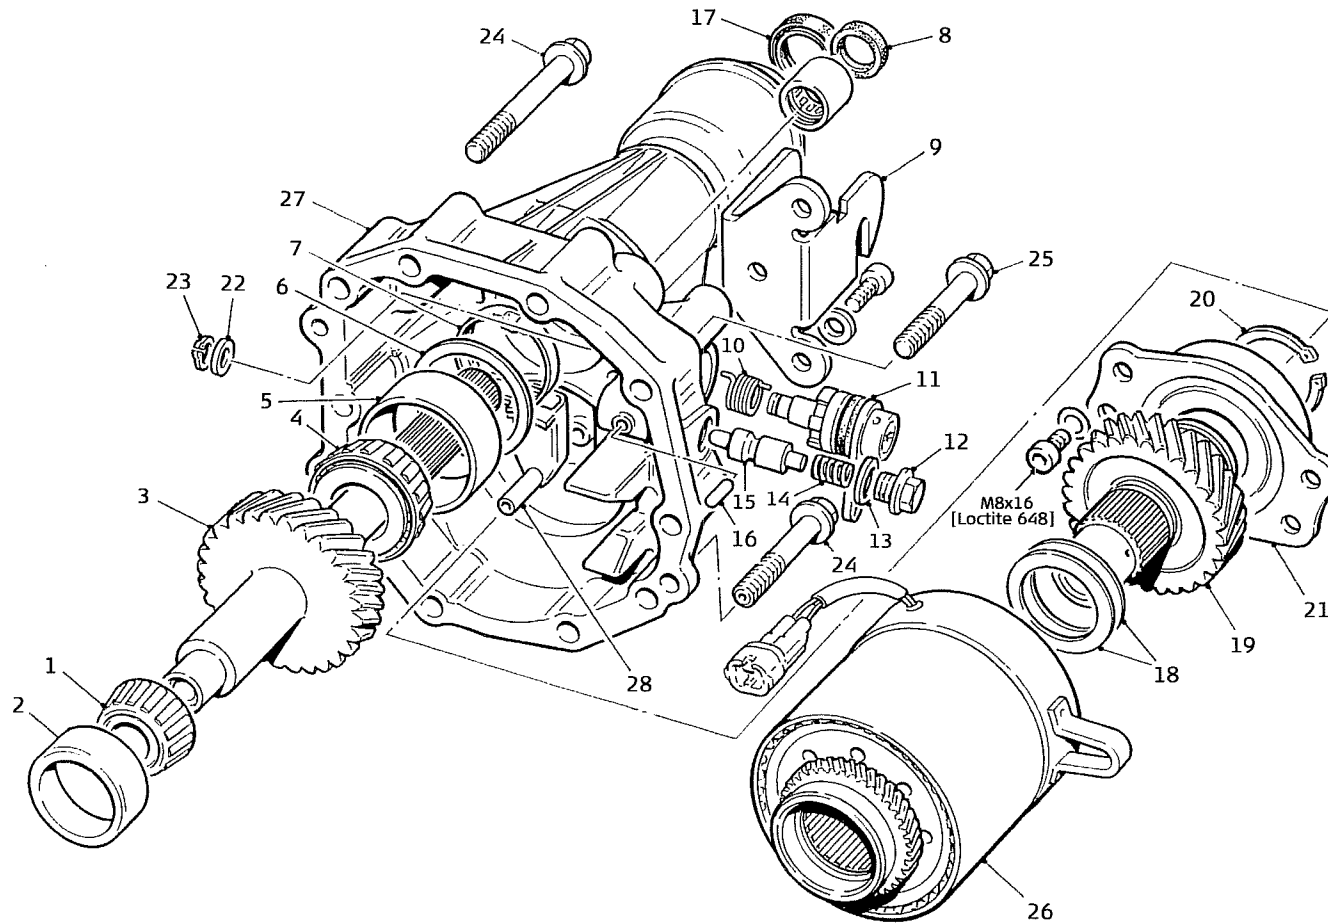

prodrive

CENTRE DIFF - N12

Copyright © Prodrive 2003

Parts List For: PARTS-MANUAL-GBOX-GPN GPN PARTS MANUAL, DOGBOX (NAI)

Item No	Part No	Description	Comments	Qty
1	SD806322032	BEARING, TRANSFER GEAR DRIVEN		1
2	SD806322031	ROLLER BRG (6MT)		1
3	SD33128AA240	TRANSFER GEAR, D/SHAFT N12/B 30/33		1
4	SD806330062	BEARING, TRANSFER GEAR DRIVEN		1
5	SD806330061	ROLLER BRG		1
6	SD803050060	SHIM, TRANS GEAR/END CASING T=0.50	As Required	0
6	SD803050061	SHIM, TRANS GEAR/END CASING T=0.55	As Required	0
6	SD803050062	SHIM, TRANS GEAR/END CASING T=0.60	As Required	0
6	SD803050063	SHIM, TRANS GEAR/END CASING T=0.65	As Required	0
6	SD803050064	SHIM, TRANS GEAR/END CASING T=0.70	As Required	0
6	SD803050065	SHIM, TRANS GEAR/END CASING T=0.75	As Required	0
6	SD803050066	SHIM, TRANS GEAR/END CASING T=0.80	As Required	0
6	SD803050067	SHIM, TRANS GEAR/END CASING T=0.85	As Required	0
6	SD803050068	SHIM, TRANS GEAR/END CASING T=0.90	As Required	0
6	SD803050069	SHIM, TRANS GEAR/END CASING T=0.95	As Required	0
7	SD33282AA000	PLATE, OIL EXTENSION (NAI)		1
8	SD806716070	SELECTOR SEAL (NAI-STI)		1
9	SD35033FE010	BRACKET, GEAR SHIFT (NAI)		1
10	SD32896AA010	SPRING, REVERSE STOP (NAI STI)		1
11	SD32175AA001	ACTUATOR, REVERSE STOP (NAI STI)		1
12	SD807016180	RETAINER PLUG, REVERSE STOP		1
13	SD803916080	DRAIN WASHER, REAR (NAI-STI)		1
14	SD32186AA010	SPRING, REVERSE STOP		1
15	SD32856AA005	REVERSE STOP (NAI STI)		1
16	SD32824AA020	SELECTOR ROD PIN		1
17	SD806735210	OIL SEAL, PROP		1
18	SD803046060	SHIM, CENTRE DIFF/TRANS GEAR T=0.80	As Required	0
18	SD803046061	SHIM, CENTRE DIFF/TRANS GEAR T=0.95	As Required	0
18	SD803046062	SHIM, CENTRE DIFF/TRANS GEAR T=1.10	As Required	0
18	SD803046063	SHIM, CENTRE DIFF/TRANS GEAR T=1.25	As Required	0
18	SD803046064	SHIM, CENTRE DIFF/TRANS GEAR T=1.40	As Required	0
18	SD803046065	SHIM, CENTRE DIFF/TRANS GEAR T=0.65	As Required	0
19	SD33113AA370	TRANSFER GEAR, DRIVER N12/B 30/33		1
20	SD805045050	SHIM, DIFF BRG/END CASING T=1.76	As Required	0