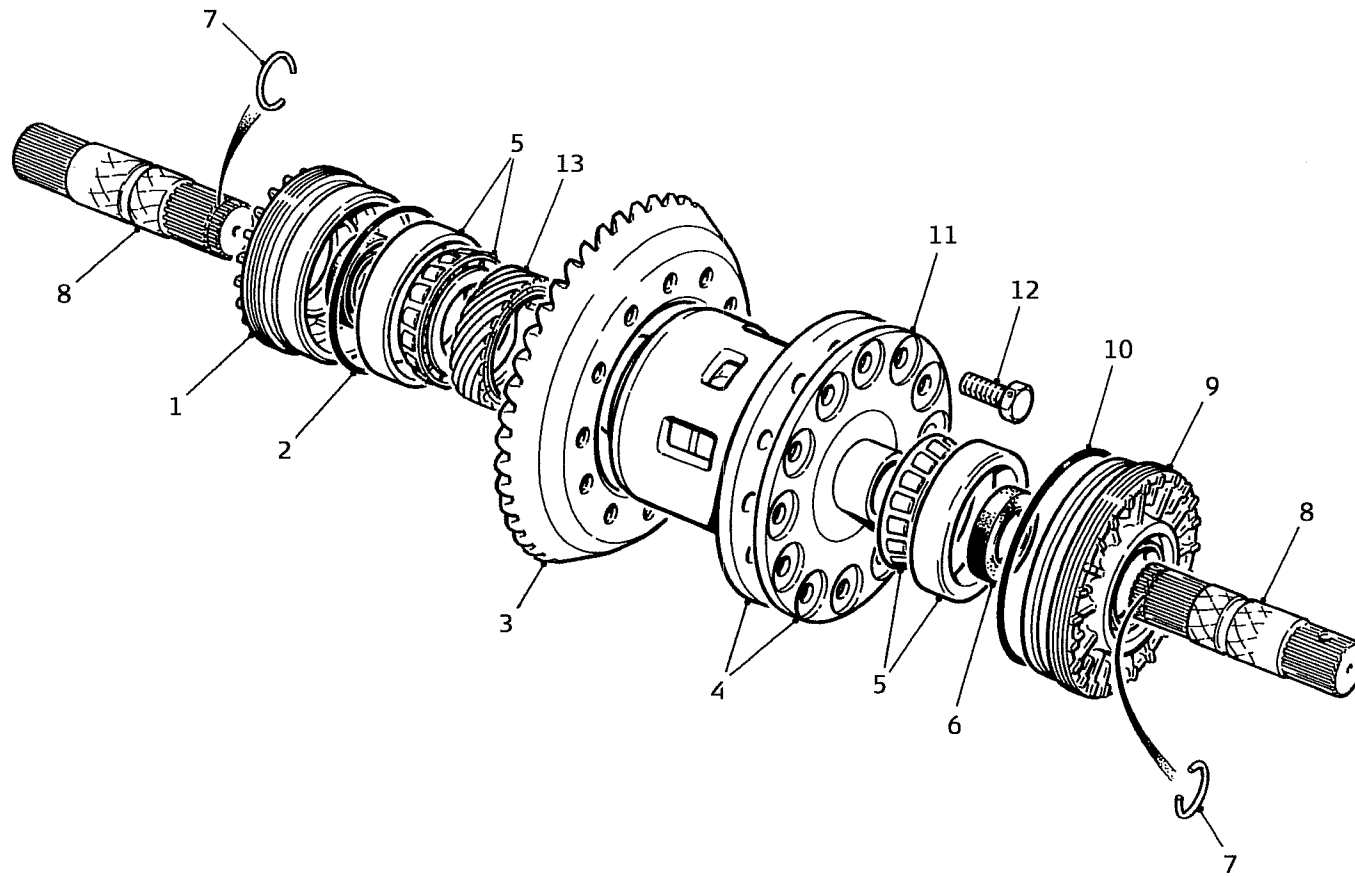

prodrive

FRONT DIFF / SIDE PLATE

Copyright © Prodrive 2003

Parts List For: PARTS-MANUAL-GBOX-GPN GPN PARTS MANUAL, DOGBOX (NAI)

Item No	Part No	Description	Comments	Qty
1	SD806984040	O RING, SIDE PLATE RH		1
2	SD38342AA030	SIDE PLATE, RH (C2/N10) SMALL	C2 - N10	1
2	SD38342AA130	SIDE PLATE, FR DIFF RH (N11/12) SML	N11	1
3	SD38100AA861	C-WHEEL & PINION 3:9 FR (NAI-STI)		1
4	SDST384104S000	FRONT LSD MECHANICAL (C2 - N11)	C2 - N11	1
4	SDST390004S000	FRONT LSD OVERHAUL KIT (C2 - N12)	C2 - N11 - Not Illustrated	1
5	SD806340060	BRG, FRONT DIFF		2
6	SD806730042	OIL SEAL, SIDE PLATE (C2 - N10)	C2 - N10	2
6	SD806735230	LH OUTPUT SEAL (N11 - N12)	N11	1
6	SD806735240	RH OUTPUT SEAL (N11 - N12)	N11	1
7	SD805329010	CIRCLIP		2
8	C2/M2/171-3	OUTPUT SPINDLE, FRONT (SHORT -8mm)	C2 - N10	2
8	SD384154S000	SPINDLE FRONT (N11 - N12)	N11	2
9	SD38342AA170	SIDE PLATE, FRONT DIFF (C2/N10) LGE	C2 - N10	1
9	SD38342AA160	SIDE PLATE, FR DIFF LH (N11/12) LGE	N11	1
10	SD806900150	O RING, OUTPUT FLANGE (NAI STI)		1
11	N9/M1/004-A	END PLATE, FRONT DIFF (NAI 03)	Optional	1
12	N9/M3/006-1	BOLT, FRONT CROWNWHEEL	Loctite 648 (60lbft)	12
13	SD32715AA050	SPEEDO DRIVE, FRONT DIFF (6MT)		1