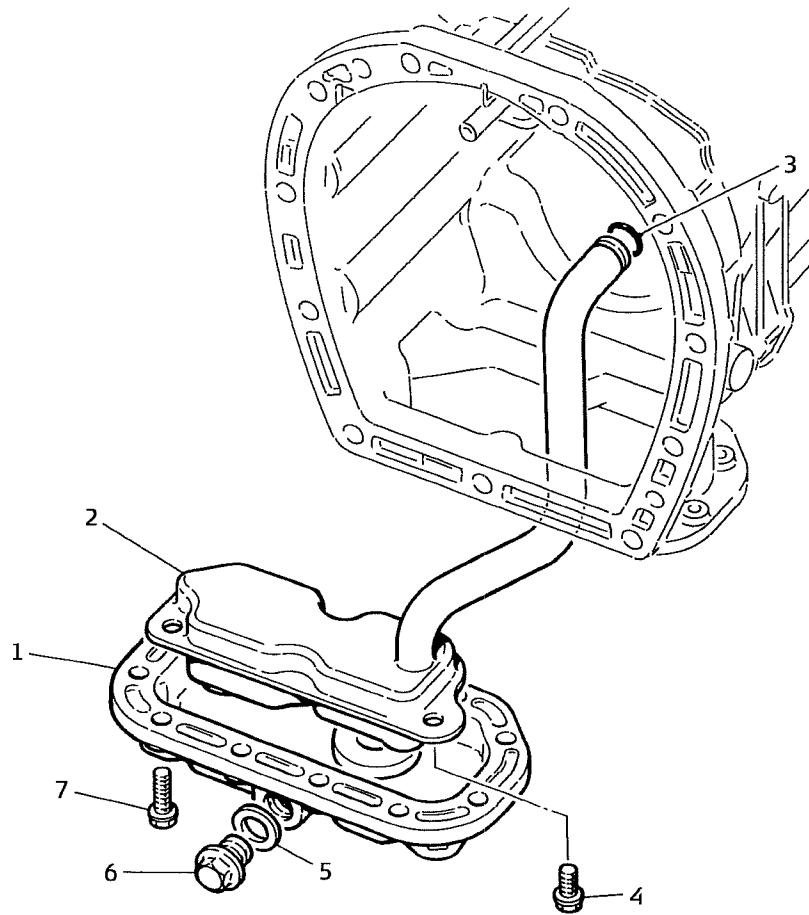

prodrive

OIL SUMP / PICK-UP

Copyright © Prodrive 2003

Parts List For: PARTS-MANUAL-GBOX-GPN GPN PARTS MANUAL, DOGBOX (NAI)

Item No	Part No	Description	Comments	Qty
1	SD31225AA001	HOUSING, OIL SUMP PAN (NAI STI)		1
2	SD31728AA070	SUMP, OIL PICK UP (NAI STI)		1
3	SD806913170	SEAL, OIL PICK UP PIPE (NAI STI)		1
4	SD800206180	BOLT, OIL PICK-UP PAN (NAI)	Loctite 648	3
5	SD803916080	DRAIN WASHER, REAR (NAI-STI)		1
6	SD32195AA001	PLUG, OIL DRAIN 14mm		1
7	SD010406200	BOLT, OIL SUMP		11