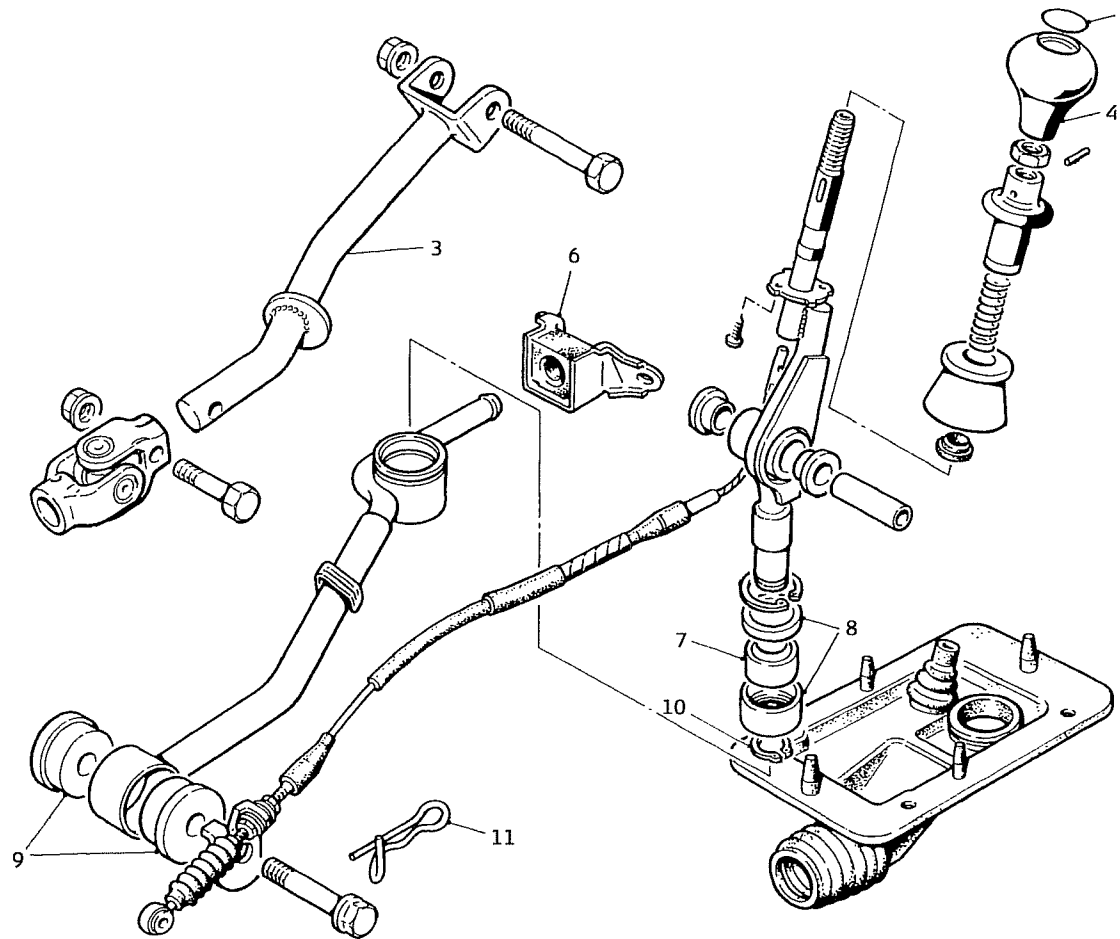

prodrive

GEAR LEVER ASSEMBLY – N12b

Copyright © Prodrive 2003

Parts List For: PARTS-MANUAL-GBOX-GPN GPN PARTS MANUAL, DOGBOX (NAI)

Item No	Part No	Description	Comments	Qty
1	#N12M003-3-SALES	GEARLEVER ASSY, MOD. 2007	Complete Assembly	1
2	SD350104S050	STI GEAR LINKAGE		1
3	N12/M3/018-2	GEAR LINKAGE MOD, N12/N12b		1
4	N11/M3/003-1	GEAR KNOB 2005		1
5	N12/M5/012-1	STICKER, GEAR KNOB N12		1
6	SDST35036ST000	G/LEVER CUSHION RUBBER		1
7	WSSB10V	SPHERICAL BRG		1
8	N12/M3/010-3	CUP, SHERICAL BEARING		1
9	N12/M3/014-1	BUSH, GEAR LINKAGE		2
10	N1400-0062	ANDERTON CIRCLIP, 5/8 EXTERNAL		1
11	SD35067FE000	R CLIP, REVERSE CABLE (NAI)		1