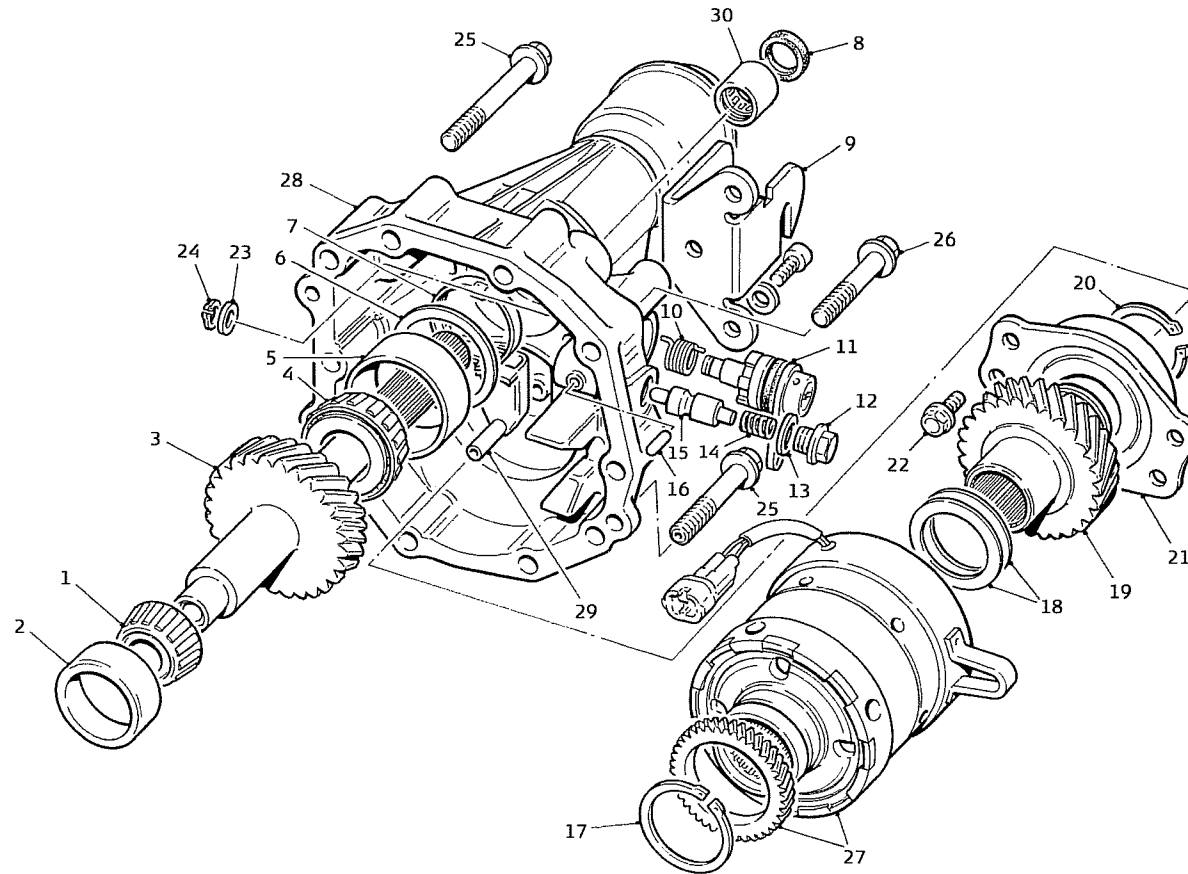

prodrive

CENTRE DIFF

Copyright © Prodrive 2003

Parts List For: PARTS-MANUAL-GBOX-GPN GPN PARTS MANUAL, DOGBOX (NAI)

Item No	Part No	Description	Comments	Qty
20	SD805045060	SHIM, DIFF BRG/END CASING T=1.88	As Required	0
20	SD805045070	SHIM, DIFF BRG/END CASING T=2.00	As Required	0
21	SD806245030	BRG, TRANS GEAR FLANGE 6MT (NAI)		1
22	SD010508160	BOLT, FLANGED		4
23	SD803010190	WASHER		1
24	SD031510000	CIRCLIP		1
25	SD800610700	BOLT, TRANSFER CASE (NAI STI)		7
26	SD800610710	BOLT, TRANSFER CASE (NAI STI)		3
27	SD38913AA122	ELECTRIC CENTRE DIFF ASSY (C2)	C2	1
27	SD38913AA160	ELECTRONIC CENTRE DIFF (N9 - N11)	N9 - N11	1
28	SD32130AA201	TAIL HOUSING, 6MT (NAI)		1
29	SD32160AA030	GUIDE, OIL EXTENSION (NAI)		1
30	SD806316010	BRG, ROLLER		1